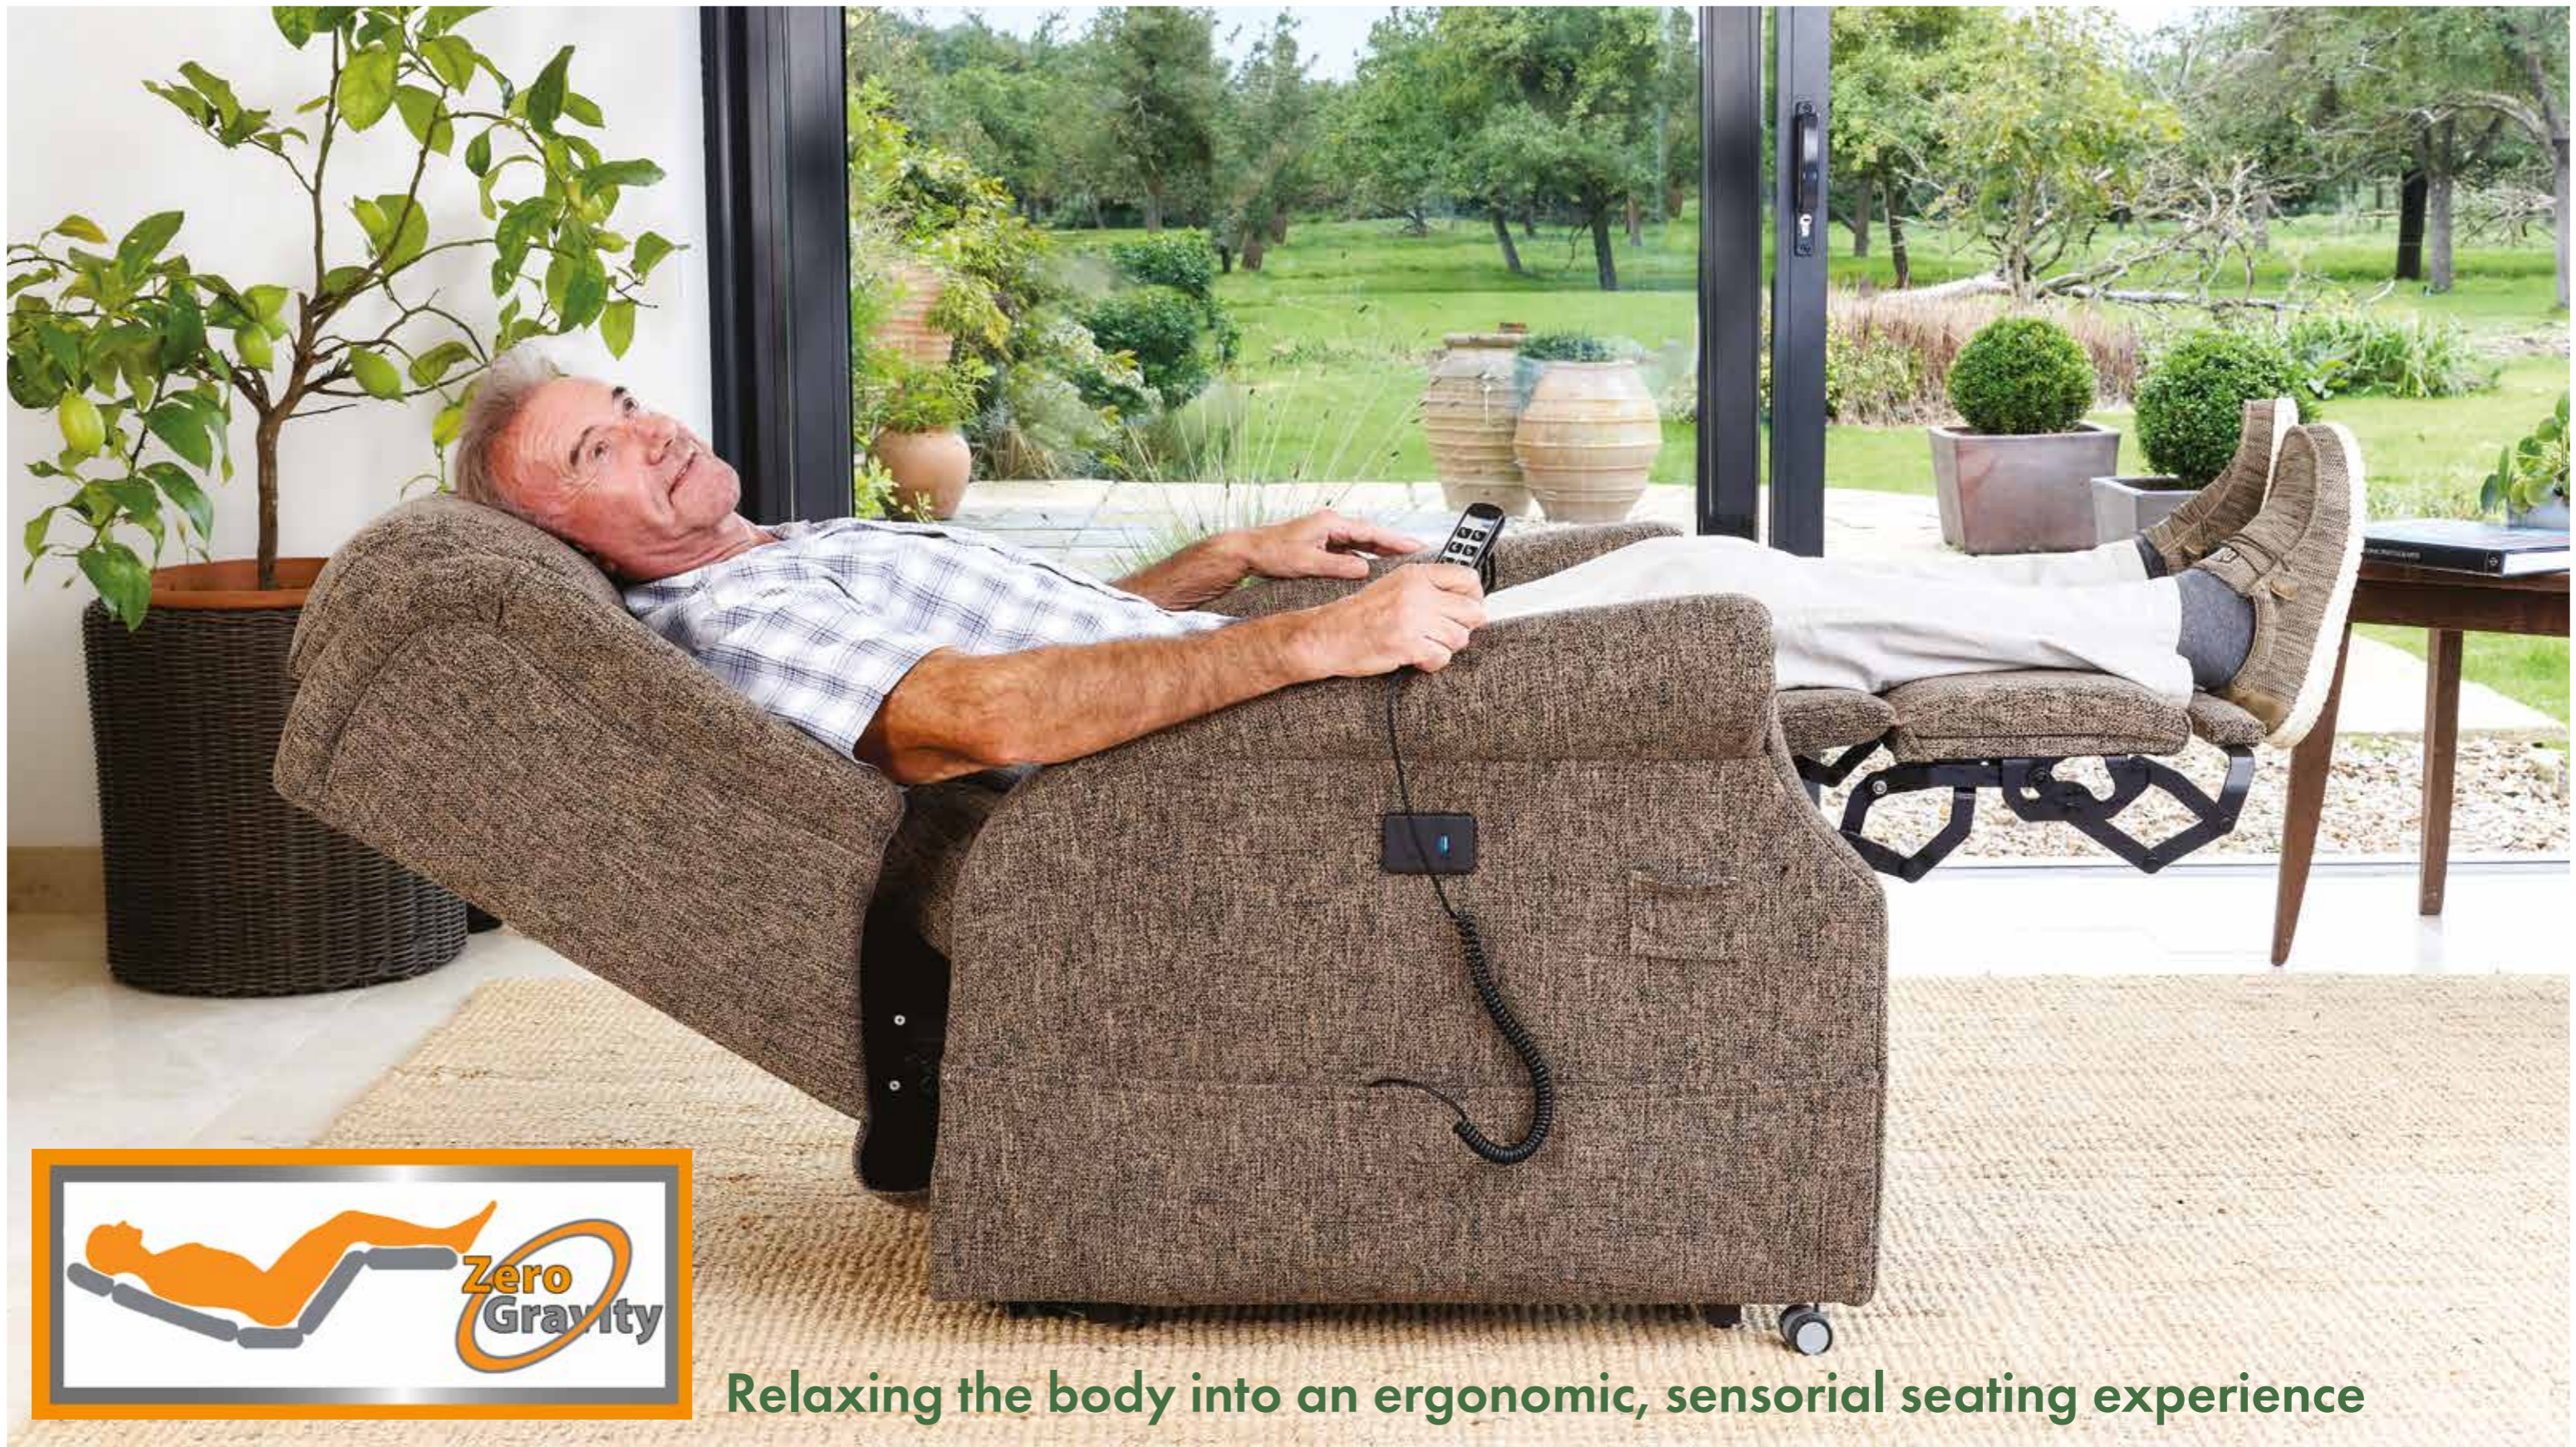

Featuring Zero Gravity seating position

Iconic Quad-Motor Riser Recliner

Lasting relaxation, feel the difference

The Iconic is a Premium Riser Recliner designed by **CosiChair** which has a unique Tilt-in-Space (TIS) Quad-Motor function featuring the Zero Gravity position which evenly distributes the force & stress across the body, giving supported comfort from head to toe throughout movement offering greater relaxation.

Enjoy the adjustable powered head & lumbar positioning which offers personalised support for the head, neck & lower back. Benefit & take advantage of these features to watch TV, read a book or sit up to have a drink.

Blackberry

Natural

Smoke

Spring

Teal

Thunderstorm

Features & Benefits

- Zero Gravity Seating Position
- Variable Angle Lift (VAL) to adjust the tilt angle on the lift function between 30°, 20° or 10° which reduces the seated angle when lifting & exiting the chair
- Very high leg lift giving full support behind the knee helping to relax the legs
- A 'Reset' button which has software designed to bring you back to a seated position in a safe & comfortable controlled manner from a recline or lift position
- Unique automatic adjusting backrest which helps to reduce the back angle to allow a more controlled safe standing position on exiting the chair
- Longest Hip to Heel seating with an additional 3" true footrest extension
- Contemporary Lateral or Waterfall Back Design
- Industry leading 7 Year Guarantee – T&C's apply*

Relaxing the body into an ergonomic, sensorial seating experience

Zero Gravity

The Zero gravity position puts your body into “zero stress zone” which offers even weight distribution across the body. Your muscles relax aiding breathing & as your legs are elevated this reduces stress on the heart. The position spreads your body weight out, reducing the stress & tension on the spine, hips, knees & lower back, benefitting your health & wellbeing.