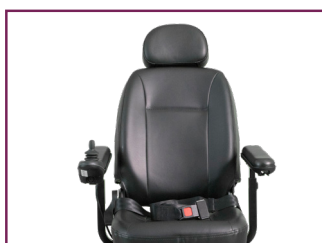

Jazzy[®]
600 ES

Colours Available:

Extraordinary Manoeuvrability With a Flawless Design

The Jazzy[®] 600 ES has 14-inch drive wheels and independent front casters that handle terrain changes easily. Enjoy aggressive precision, a tight turning radius and a flawless design.

Specifications	
Chair	
Weight Capacity	21 st 6 lbs (136 kg)
Overall Length	1022 mm (40.2")
Overall Width	622 mm (24.5")
Drive Tyres	355 mm (14") Solid
Ground Clearance	70 mm (2.75") at Battery Tray
Suspension	ATX Suspension (Active-Trac With Extra Stability)
Colour(s)	Red, Blue and Black
Power	
Turning Radius	521 mm (20.5")
Max Speed	4 mph (6.4 km/h)
Max. Obstacle Climb	70 mm
Battery	
Battery Requirements	2 x 50 Ah
Battery Weight	16.9 kg each
Battery Charger	8 - Amp Off-Board
Total Weight Without Batteries	56 kg

Features

Fold Flat Seat

Extra Storage

Angle, Height and Depth-Adjustable Armrest

REV 02 - 30/01/2023