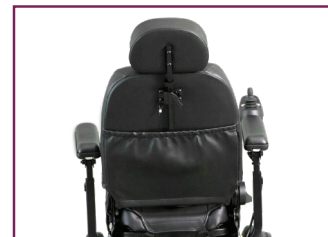

Jazzy[®]
600 ES

Colours Available:

Extraordinary Manoeuvrability With a Flawless Design

The Jazzy[®] 600 ES has 14-inch drive wheels and independent front casters that handle terrain changes easily. Enjoy aggressive precision, a tight turning radius and a flawless design.

Specifications	
Chair	
Weight Capacity	21 st 6 lbs (136 kg)
Overall Length	1022 mm (40.2")
Overall Width	622 mm (24.5")
Drive Tyres	355 mm (14") Solid
Ground Clearance	70 mm (2.75") at Battery Tray
Suspension	ATX Suspension (Active-Trac With Extra Stability)
Colour(s)	Red, Blue and Black
Power	
Turning Radius	521 mm (20.5")
Max Speed	4 mph (6.4 km/h)
Max. Obstacle Climb	70 mm
Battery	
Battery Requirements	2 x 50 Ah
Battery Weight	16.9 kg each
Battery Charger	8 - Amp Off-Board
Total Weight Without Batteries	56 kg

Features

Fold Flat Seat

Extra Storage

Angle, Height and Depth-Adjustable Armrest

REV 02 - 30/01/2023